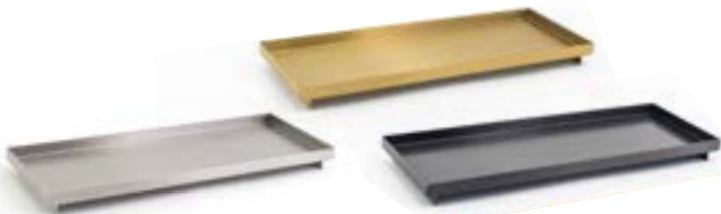

12.25" x 4.75" Brushed Stainless Tray
12.25 x 4.75 x 1
Pack 6
RTR014BSS12 silver
RTR014GOS12 matte brass
RTR014BKS12 matte black