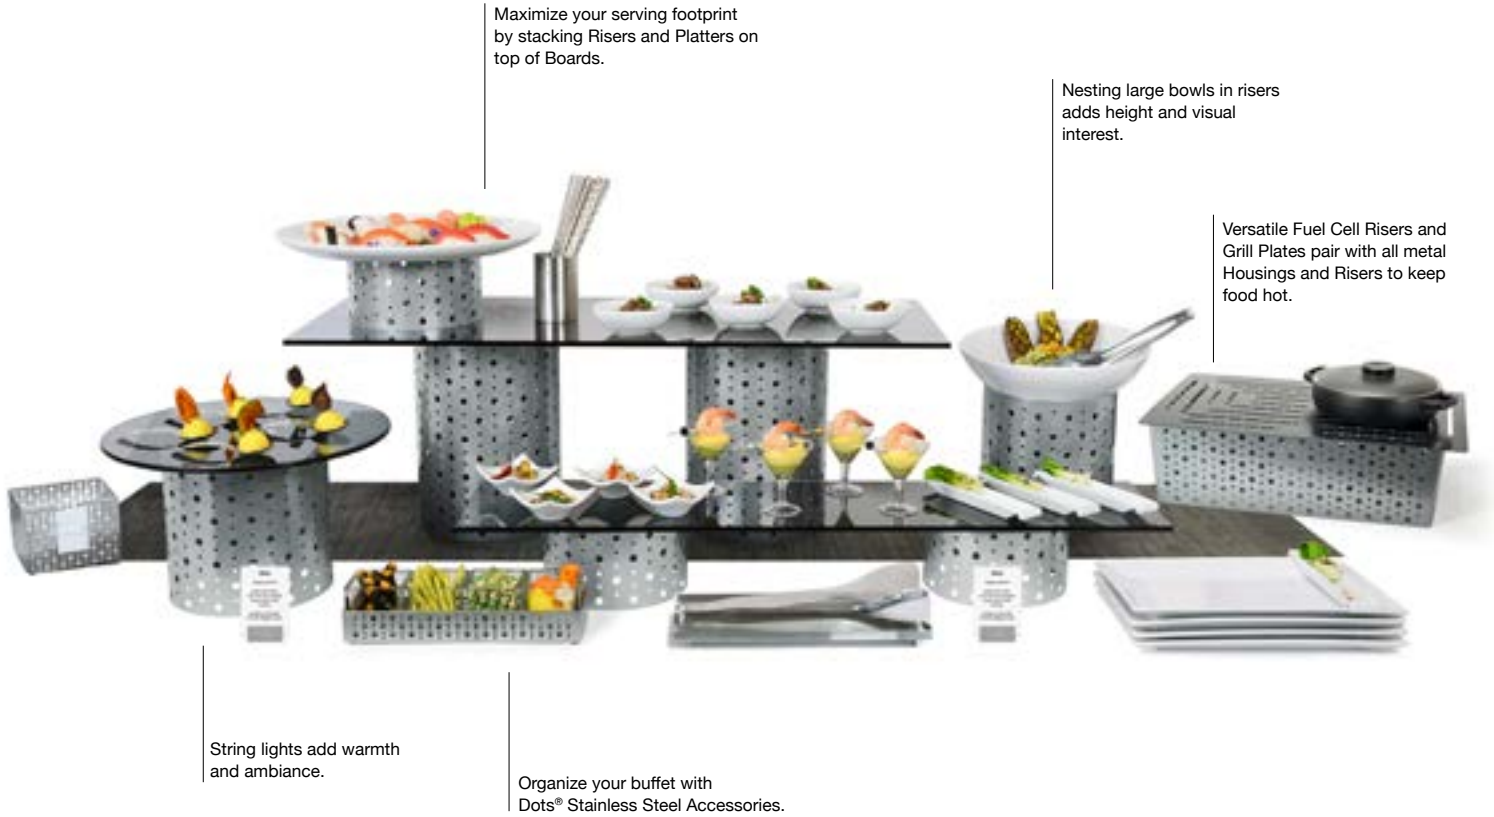

dots buffet

buffet essentials starter packages

Get started with a Buffet Essentials Starter Package, each package includes:

- | | | | | | |
|---|--|---|---|---|---------------|
| A | (2) Dots Risers - Set of 4 - Total 8 pieces (2 large, 2 medium, 4 small) | (2) 8.5 dia x 12
(2) 8 dia x 8
(4) 7.5 dia x 4.25 | B | 14" Round Tempered Glass Board - Smoke - Total 4 pieces | 14 dia x .25 |
| | | | C | 36" x 14" Tempered Glass Board - Smoke - Total 2 pieces | 36 x 14 x .25 |