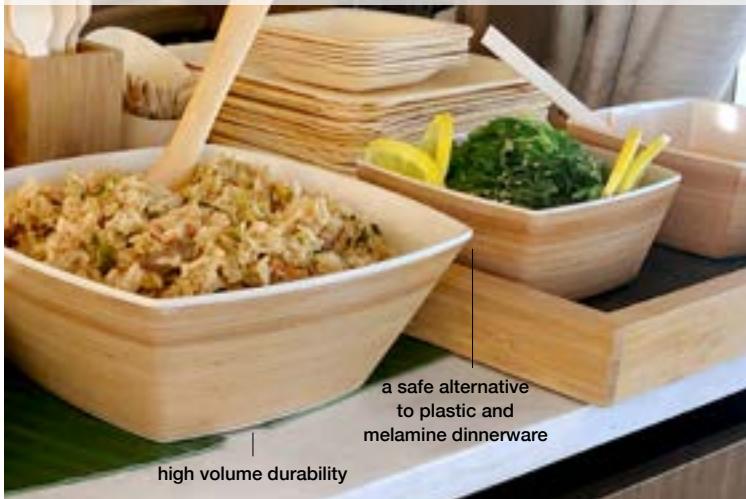

platewise® unbreakable plateware

a safe alternative to plastic and melamine dinnerware

high volume durability