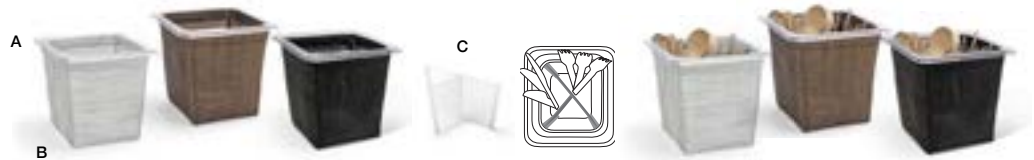

1. **A** 1/6 Size Drinkwise® Pan - Deep
   7 x 6.5 x 5.75, 2.35qt
   Pack 4
   BHO054CLT21
2. **B** 1/6 Size Metroweave® Housing
   5.75 x 5.25 x 5.5
   Pack 4
   BHO128GYV21 mesh grey
   BHO128COV21 mesh copper
   BHO128BKV21 random weave black
3. **A+B** 1/6 Size Metroweave®
   Housing/Pan Set
   7 x 6.5 x 5.75, 2.35qt
   Pack 4
   BHO133GYV21 mesh grey
   BHO133COV21 mesh copper
   BHO133BKV21 random weave black
4. **C** Flatware Divider Insert
   6.5 x 3.25 x 3.75
   Pack 4
   BHO077FRT21
5. **A+B+C** Metroweave® Flatware Divider Set
   7 x 6.5 x 5.75, 2.35qt
   Pack 4
   BHO134GYV21 mesh grey
   BHO134COV21 mesh copper
   BHO134BKV21 random weave black