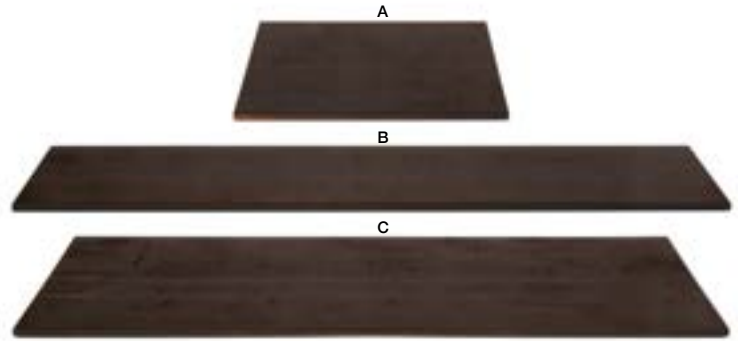

buffet boards

Durable, lightweight bamboo boards, and beveled, tempered glass boards, are offered in 30+ versatile options for buffet building and passing tray service.

A	14" Square Bamboo Board - Mahogany	14 x 14 x .5	Pack 2	BHO057BRW20
B	36" x 8" Bamboo Board - Mahogany	36 x 8 x .5	Pack 2	BHO055BRW20
C	36" x 14" Bamboo Board - Mahogany	36 x 14 x .5	Pack 2	BHO056BRW20