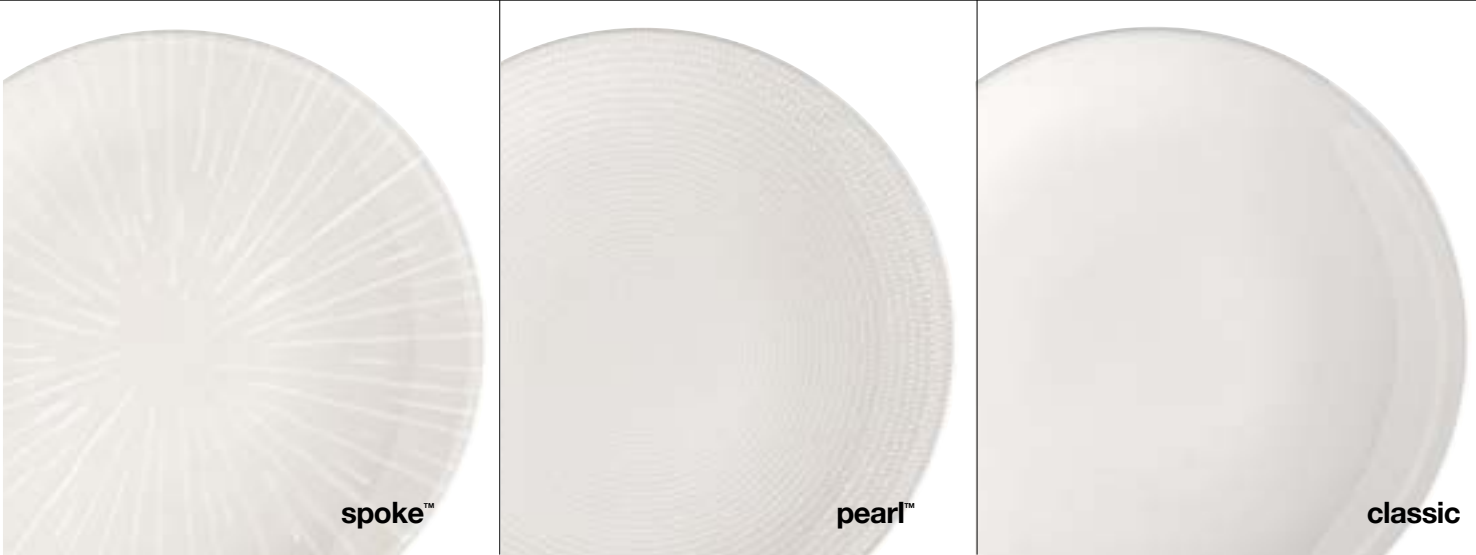

catalyst™ coupe

All shapes and sizes of our Superwhite porcelain, Spiral® Ink collections, and Catalyst™ collections.

Plate Covers available! Made in four sizes to assemble with 49 different plates and bowls.