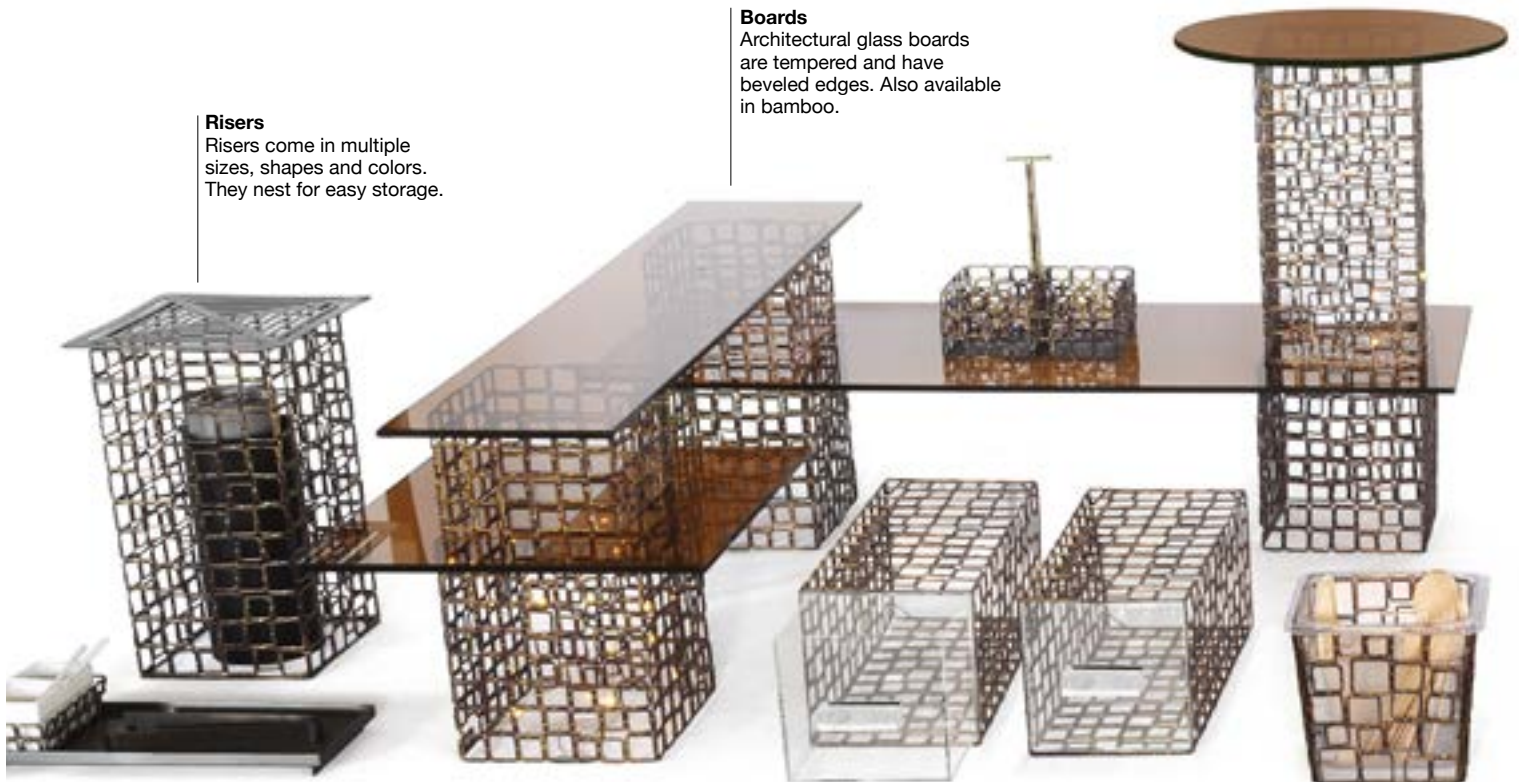

Score big with our multi-functional risers and wide selection of materials. Choose from many riser options to match the decor in your luxury suite.

Make a #winning impact with our sleek designs and finishes for that wow-factor service.

essential elements

Risers
Risers come in multiple sizes, shapes and colors. They nest for easy storage.

Boards
Architectural glass boards are tempered and have beveled edges. Also available in bamboo.

Accessories
Hundreds of trays options to be used for spoon rests or to organize your buffet.

Lights
String lights add warmth and ambiance.

Drawers
Display Drawers can house many items from salads to breads. Housings can also double as risers.

Flatware Dividers
Add a Flatware Divider to our small housing to organize your flatware.