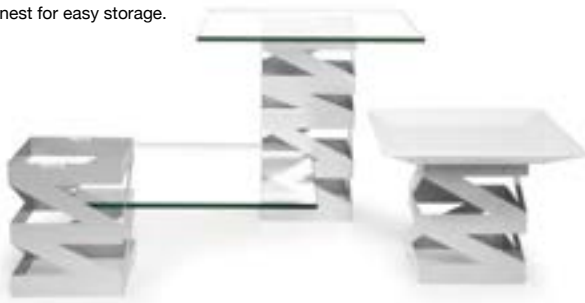

Risers nest for easy storage.

Zig Zag Risers - Set of 3 - Silver
(2) 6.25 x 6.25 x 7.5
(1) 6.25 x 6.25 x 13
Pack 1 (Total of 3 pieces)
BRI006BCI28