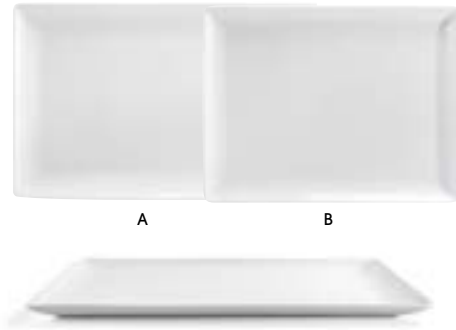

buffet platters & bowls

NEW

Our proprietary durable porcelain recipe and top quality stainless steel now in larger sizes and capacities for buffets.

- | | | | | |
|---|------------------------|-------------|--------|-------------|
| A | 21" x 13" Mod® Platter | 21 x 13 x 1 | Pack 2 | SPT065WHP20 |
| B | 17" x 13" Mod® Platter | 17 x 13 x 1 | Pack 2 | BPT039WHP20 |