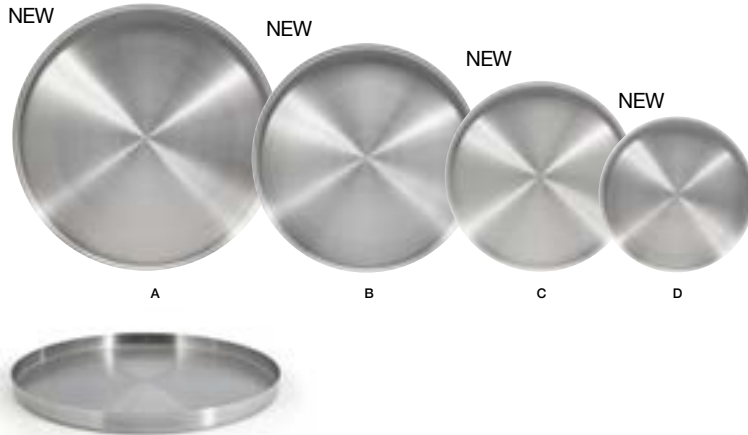

Sleek designs fabricated
from the highest quality
stainless steel add
the wow-factor to serving.

A	12.25" Round Brushed Stainless Soho® Plate - Silver	12.25 dia x 1	Pack 4	DOS034BSS21	C	9" Round Brushed Stainless Soho® Plate - Silver	9 dia x .5	Pack 12	DDP071BSS23
B	11" Round Brushed Stainless Soho® Plate - Silver	11 dia x 1	Pack 6	DDP070BSS22	D	7.5" Round Brushed Stainless Soho® Plate - Silver	7.5 dia x .5	Pack 12	DSP038BSS23