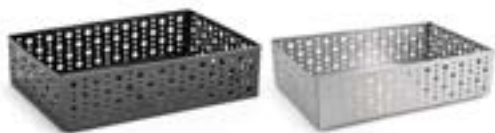

A 1/6 Size Drinkwise® Pan - Deep
7 x 6.5 x 5.75, 2.35 qt
Pack 4
BHO054CLT21

A+B 1/6 Size Dots Housing/Pan Set - Deep
7 x 6.5 x 6, 2.35 qt
Pack 4
BHO072BCI21 silver
BHO072BKI21 matte black

C Flatware Divider Insert
6.5 x 3.25 x 3.75
Pack 4
BHO077FRT21

B 1/6 Size Dots Housing - Deep
7 x 6.5 x 6
Pack 4
BHO067BCI21 silver
BHO067BKI21 matte black

A+B+C 1/6 Size Dots Flatware Divider Set
7 x 6.5 x 6, 2.35qt
Pack 4
BHO078BCI21 silver
BHO078BKI21 matte black

8.5' Copper String Lights - Box of 4
8.5 feet long
Pack 1
BRI101COM28

Comes with batteries that last a minimum of 24 hours.

9" x 6" Brushed Stainless Dots Basket
9 x 6 x 2.25
Pack 4
BHO042BSS21 silver
BHO042BKS21 matte black

Fits (6) 5oz Square Glass Samplers™
ASA012CLG23