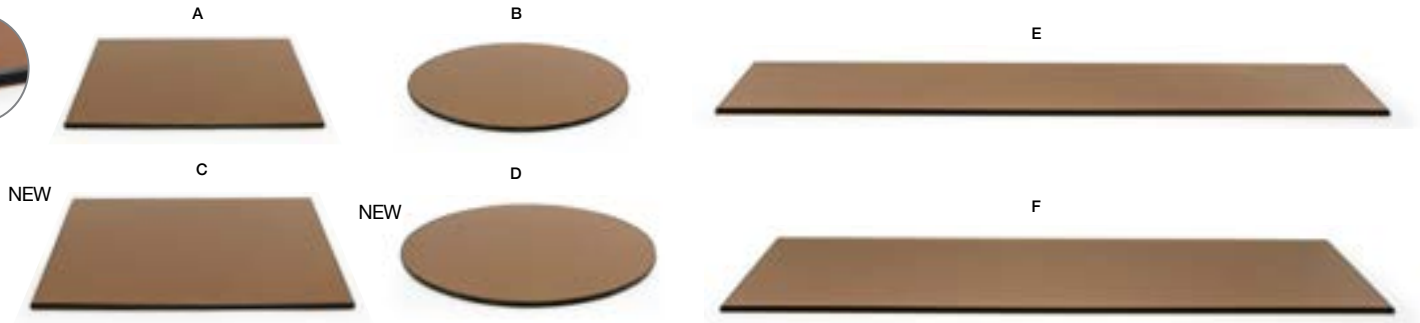

Architectural glass boards are tempered and have beveled edges.

A	14" Square Tempered Glass Board - Amber	14 x 14 x .25	Pack 2	BHO057BZG20	E	36" x 8" Tempered Glass Board - Amber	36 x 8 x .25	Pack 2	BHO055BZG20
B	14" Round Tempered Glass Board - Amber	14 dia x .25	Pack 2	BHO058BZG20	F	36" x 14" Tempered Glass Board - Amber	36 x 14 x .25	Pack 2	BHO056BZG20
C	19" Square Tempered Glass Board - Amber	19 x 19 x .25	Pack 2	BHO125BZG20					
D	19" Round Tempered Glass Board - Amber	19 dia x .25	Pack 2	BHO124BZG20