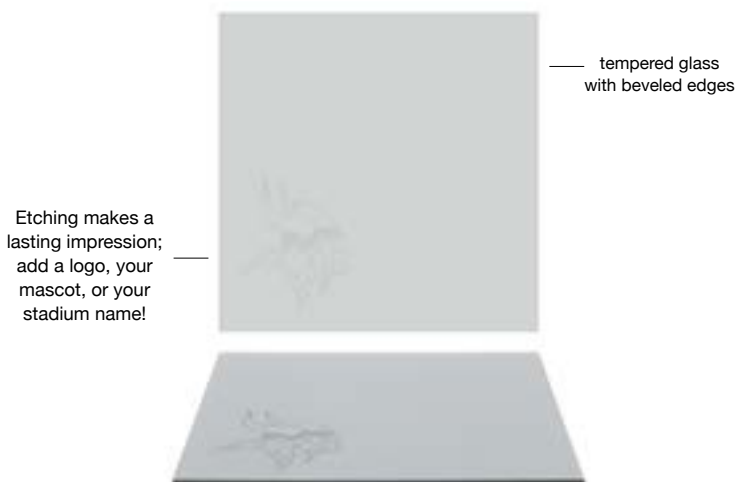

custom chopsticks, straws & picks

Your logo makes a big impression at a small cost with our custom printed chopsticks, straws and picks.