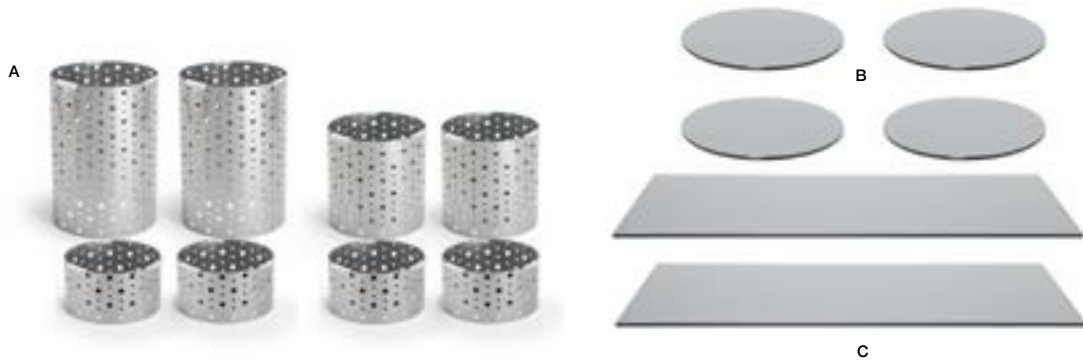

A	(2) Dots Risers - Set of 4 - Total 8 pieces (2 large, 2 medium, 4 small)	(2) 8.5 dia x 12 (2) 8 dia x 8 (4) 7.5 dia x 4.25	B	14" Round Tempered Glass Board - Smoke - Total 4 pieces	14 dia x .25
			C	36" x 14" Tempered Glass Board - Smoke - Total 2 pieces	36 x 14 x .25