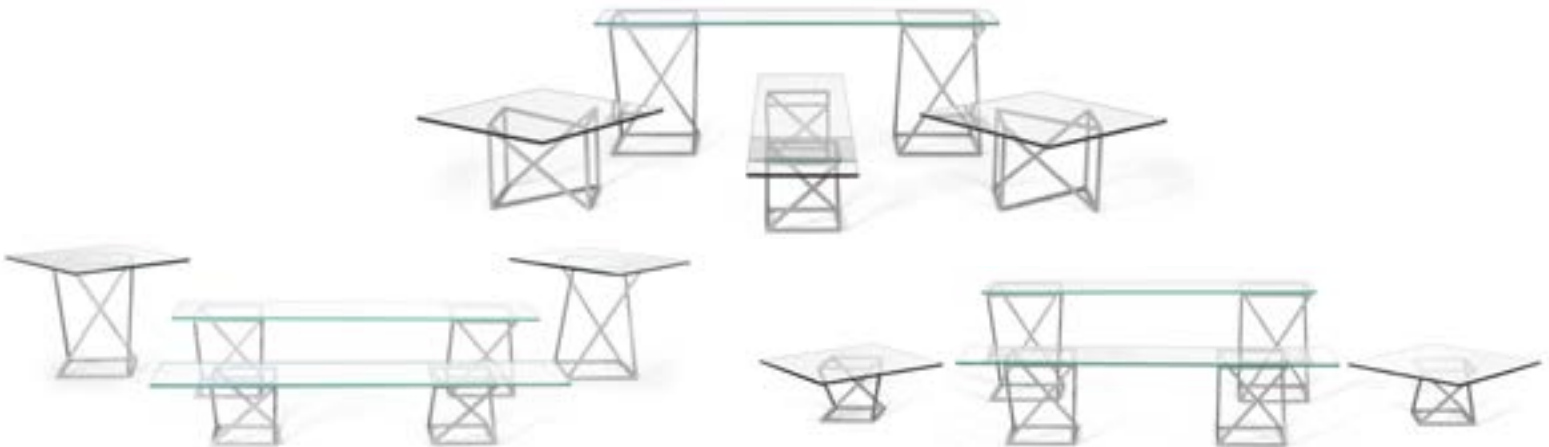

Want more board options?
See pages 20-21.

A+B Buffet Essentials - Twist - Smoke Glass on White **BST036MUM28**

A+C Buffet Essentials - Twist - Clear Glass on White **BST035MUM28**

A+D Buffet Essentials - Twist - Amber Glass on White **BST038MUM28**

A+E Buffet Essentials - Twist - Black Bamboo on White **BST037MUM28**

Create endless options for unique and creative displays, like the ones shown below.