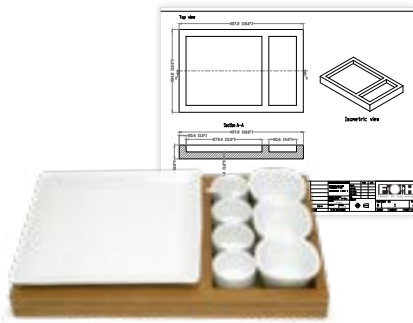

concept development

Our Florida based design team proudly uses the latest technology to produce Solidworks 3D renderings, photo realistic proofs, & 3D prints to bring your creative ideas to life.