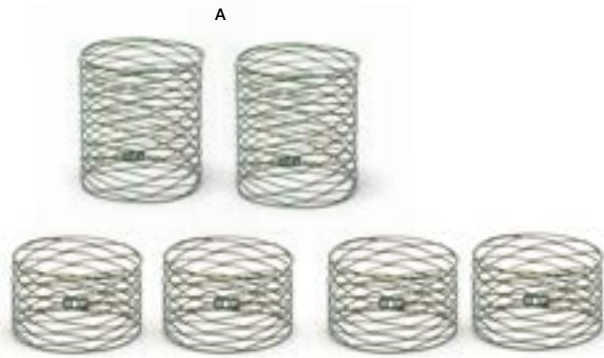

patina™ buffet essentials starter package

BYOB: Build Your Own Buffet by mixing and matching boards and risers.

A