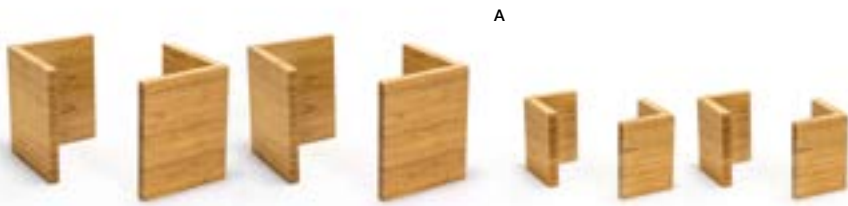

L-Risers buffet essentials starter package - natural bamboo

BYOB: Build Your Own Buffet by mixing and matching boards and risers.