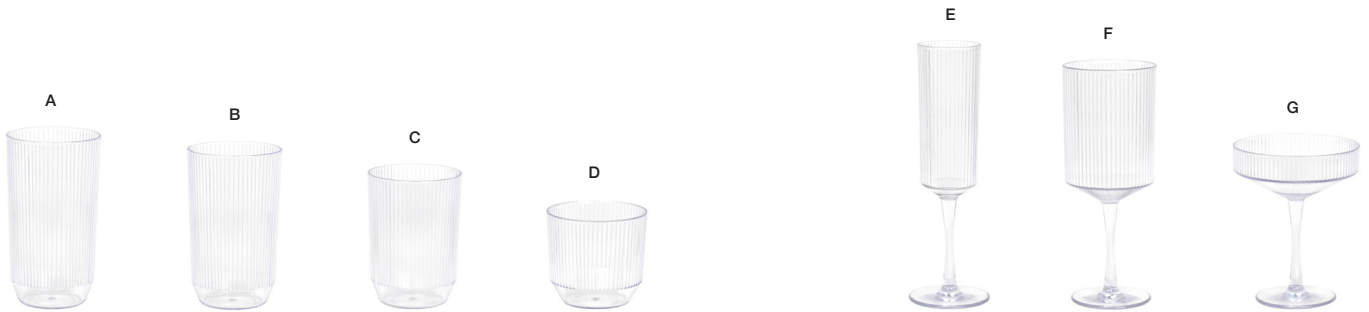

## ICE

Translucent  
clear & crisp

## SMOKE

Translucent warm grey  
with tan undertones

Explore the collection

# ICE

A	16oz Gatsby Highball - Ice	h5.5 t3 b2.25 m3	Pack 12	AHB008CLT23	E	6oz Gatsby Champagne - Ice	h8.25 t2 b2.5 m2.5	Pack 12	ACH003CLT23
B	14oz Gatsby Rocks - Ice	h5 t3 b2.25 m3	Pack 12	ADO014CLT23	F	12oz Gatsby Wine - Ice	h7.75 t3 b2.5 m3	Pack 12	AWI008CLT23
C	12oz Gatsby Rocks - Ice	h4.25 t3 b2.25 m3	Pack 12	ADO013CLT23	G	7oz Gatsby Martini - Ice	h5 t4 b2.5 m4	Pack 12	AMA009CLT23
D	10oz Gatsby Rocks - Ice	h3 t3.25 b2.25 m3.25	Pack 12	ADO012CLT23					