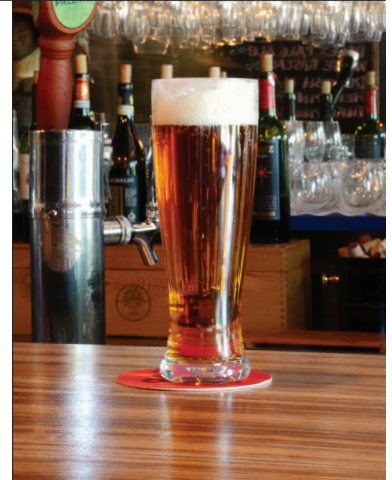

Ask about
etching customization!

All Mod® Drinkwise
have stacking lugs