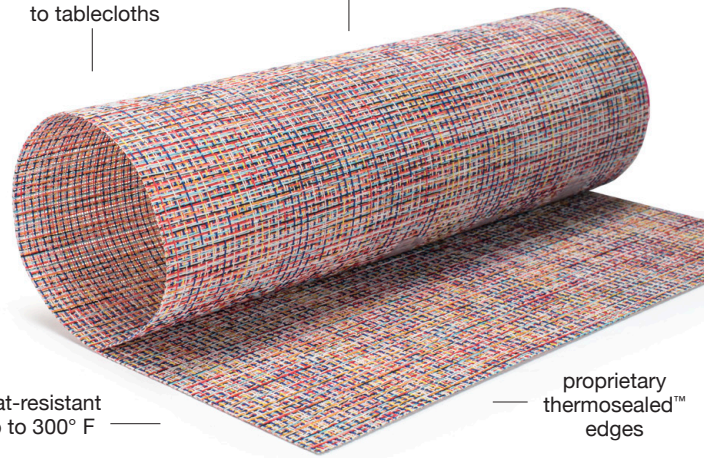

heat-resistant up to 300° F

proprietary thermosealed™ edges