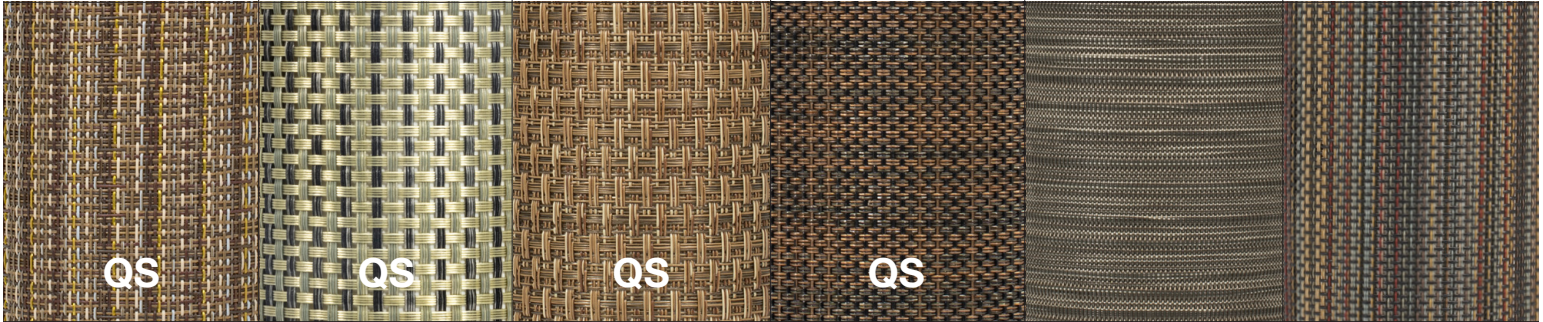

<p>NEW</p> <p>Husk - Tan Pack 12 XPM132TAV83 16" x 12"</p>	<p>NEW</p> <p>Tweed - Natural Pack 12 XPM121NAV83 16" x 12"</p>	<p>QS</p> <p>Basketweave - Natural Pack 12 XPM049NAV83 14" x 11" XPM048NAV83 14" x 13" XPM047NAV83 16" x 12" XPM115NAV83 29" x 16"</p>	<p>QS</p> <p>Optic - Pearl Pack 12 XPM104PLV83 16" x 12"</p>	<p>QS</p> <p>Basketweave - Tan Pack 12 XPM040TAV83 14" x 11" XPM039TAV83 14" x 13" XPM038TAV83 16" x 12"</p>
---	--	---	---	---