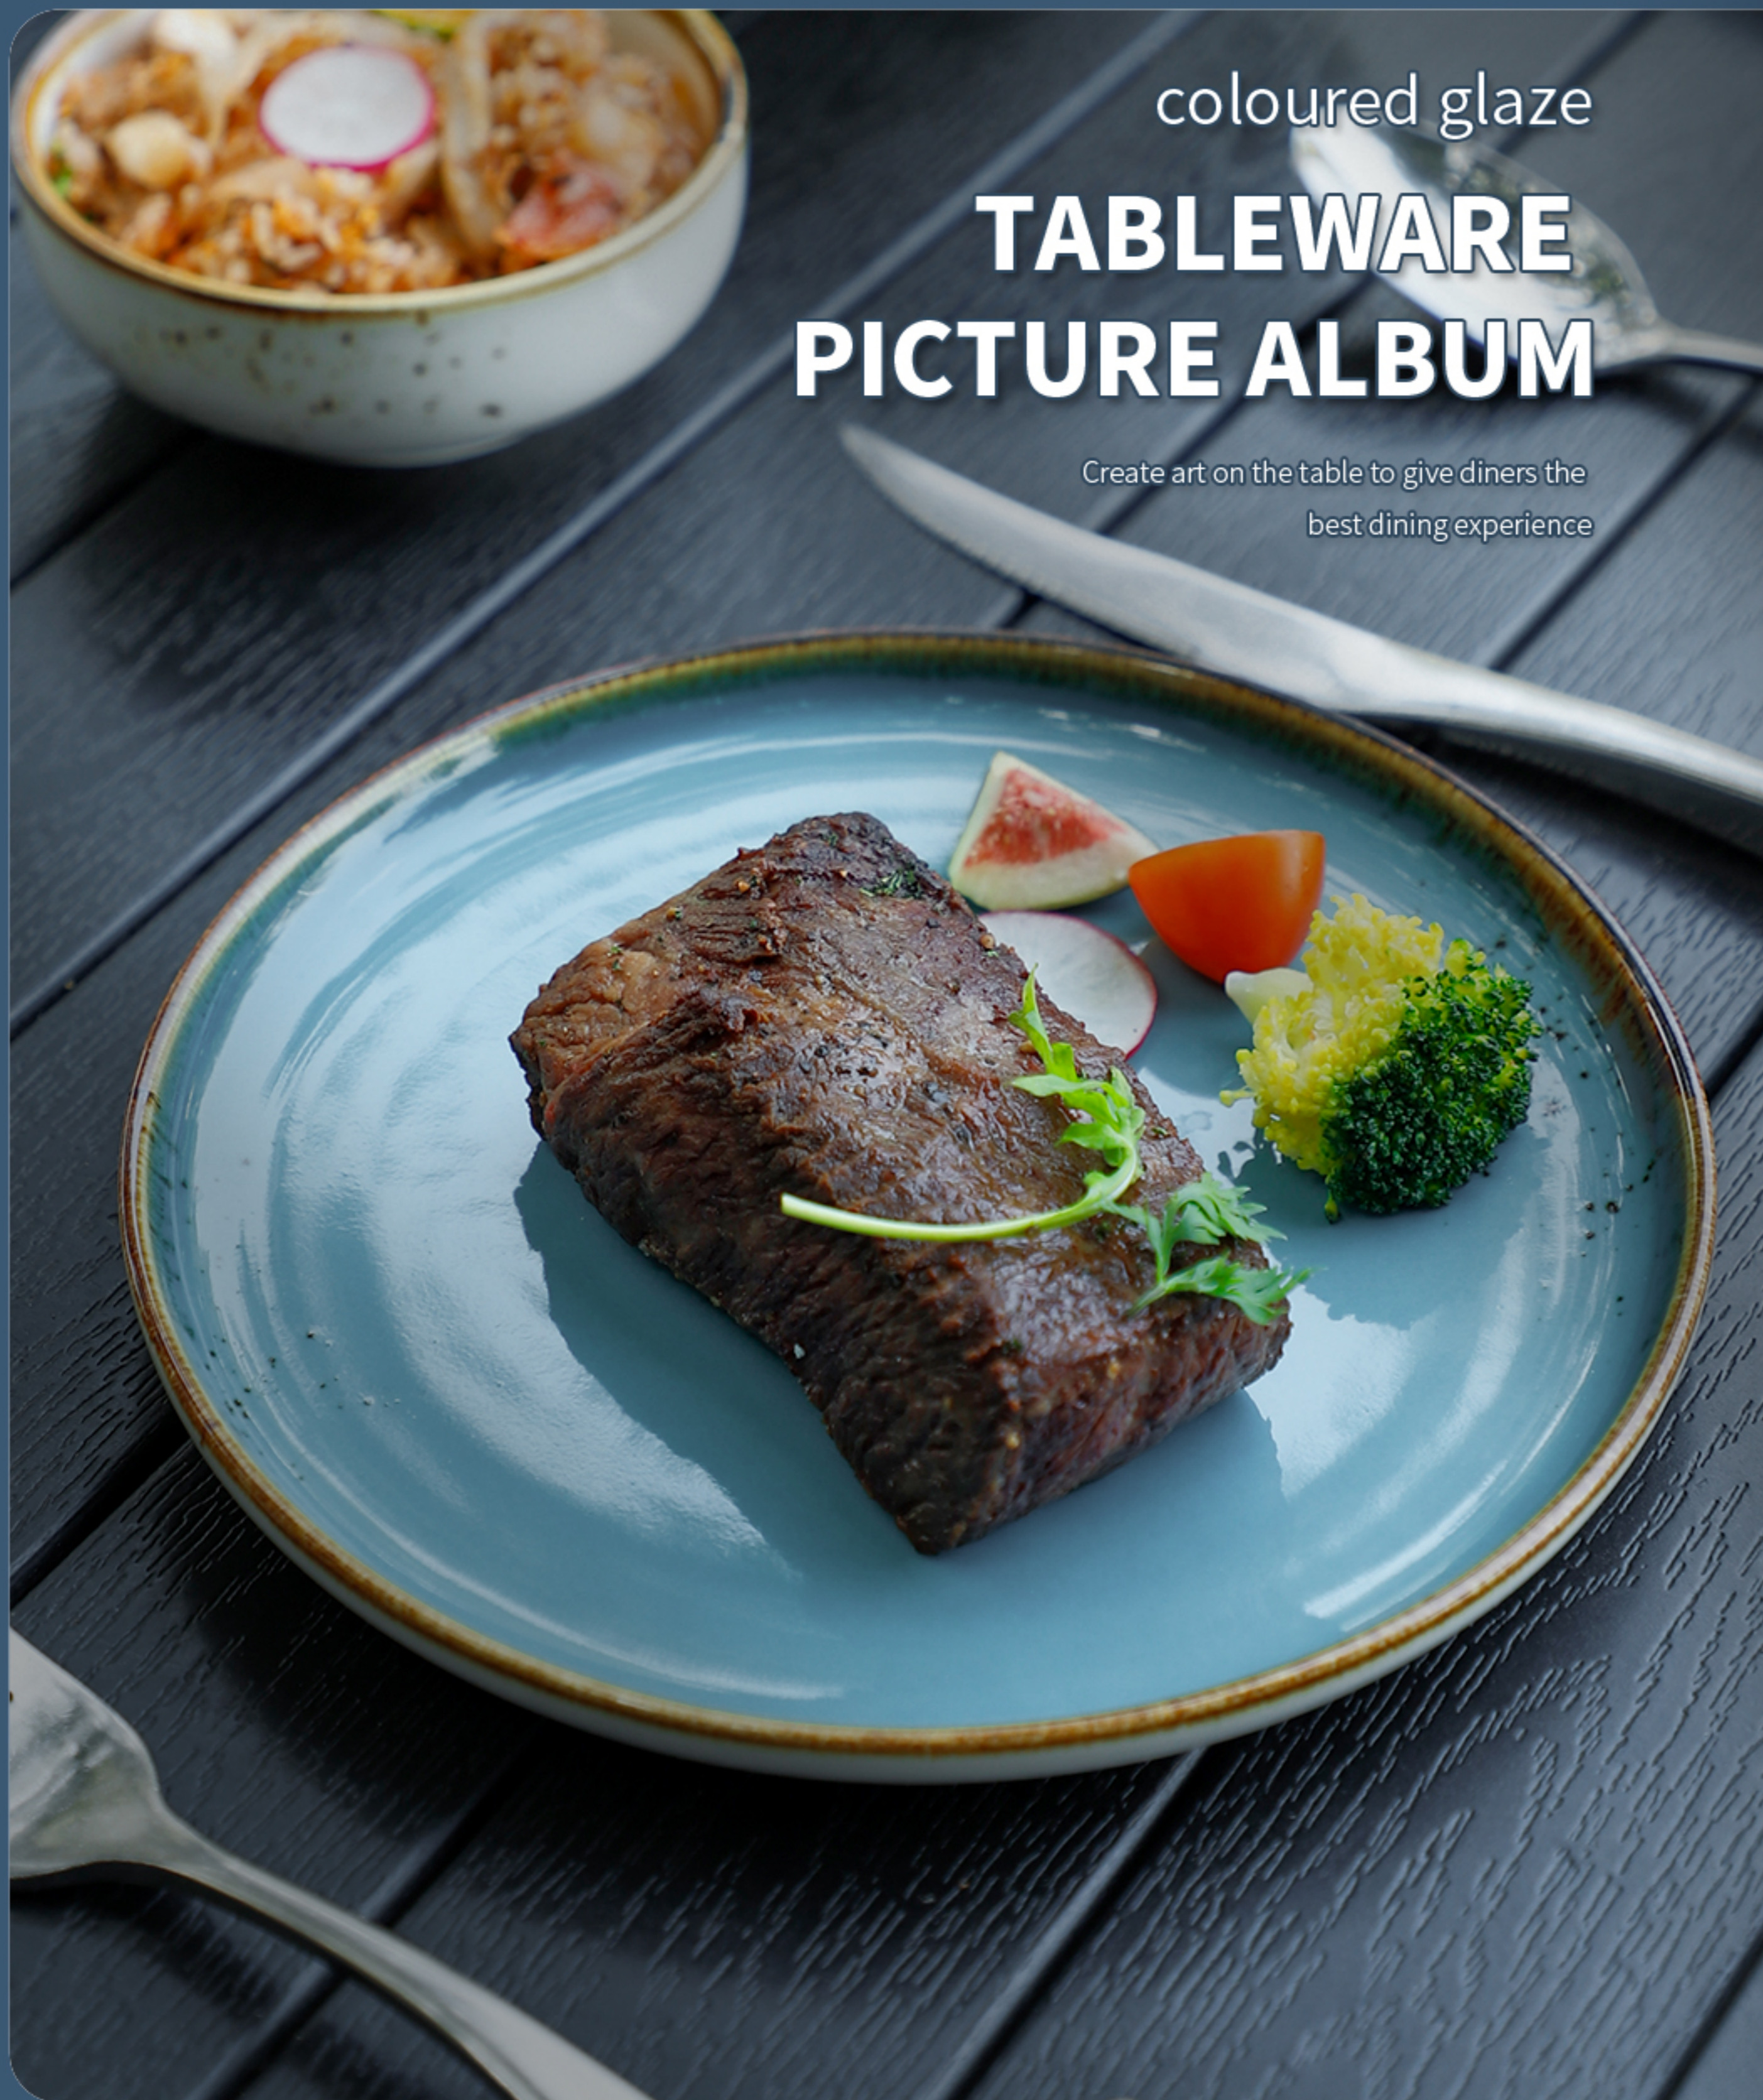

coloured glaze

TABLEWARE PICTURE ALBUM

Create art on the table to give diners the best dining experience

FAIRY

Server your family or clients with the style in rustic flower blue, off white, these stunning glazed designs creating an eye-catching look on the table

Platter

HS159686 20.5*2.3CM 8"
HS159688 31*3CM 12"