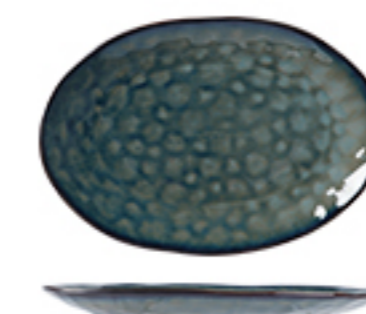

Create art on the table to give diners the
best dining experience

ESTARA BLUE

Rustic old fashion color creative a dedicate look, each dish is creatively crafted into a unique and contemporary shape,
adding a little something more special to meal time

Platter

HS159776 13.8*1.2CM 5.25"
HS159777 22*1.3CM 8.75"
HS159778 27.6*1.7CM 11"

Shallow Plate

HS159766 18*2CM 7"
HS159767 20.5*2.3CM 8"
HS159768 25.5*2.8CM 10"
HS159769 31*3CM 12"

Irregular Shallow Plate

HS159779 20*2.5CM 8.25"
HS159780 27.5*3CM 11"

Wave Design Oval Plate

HS159787 35.5*22*4.3CM 14"

Egg Shape Plate

HS159788 30.7*21.5*2.5CM 12"

Rectangle Plate

HS159762 26.4*13*2.8CM 10.25"

Long Oval Plate