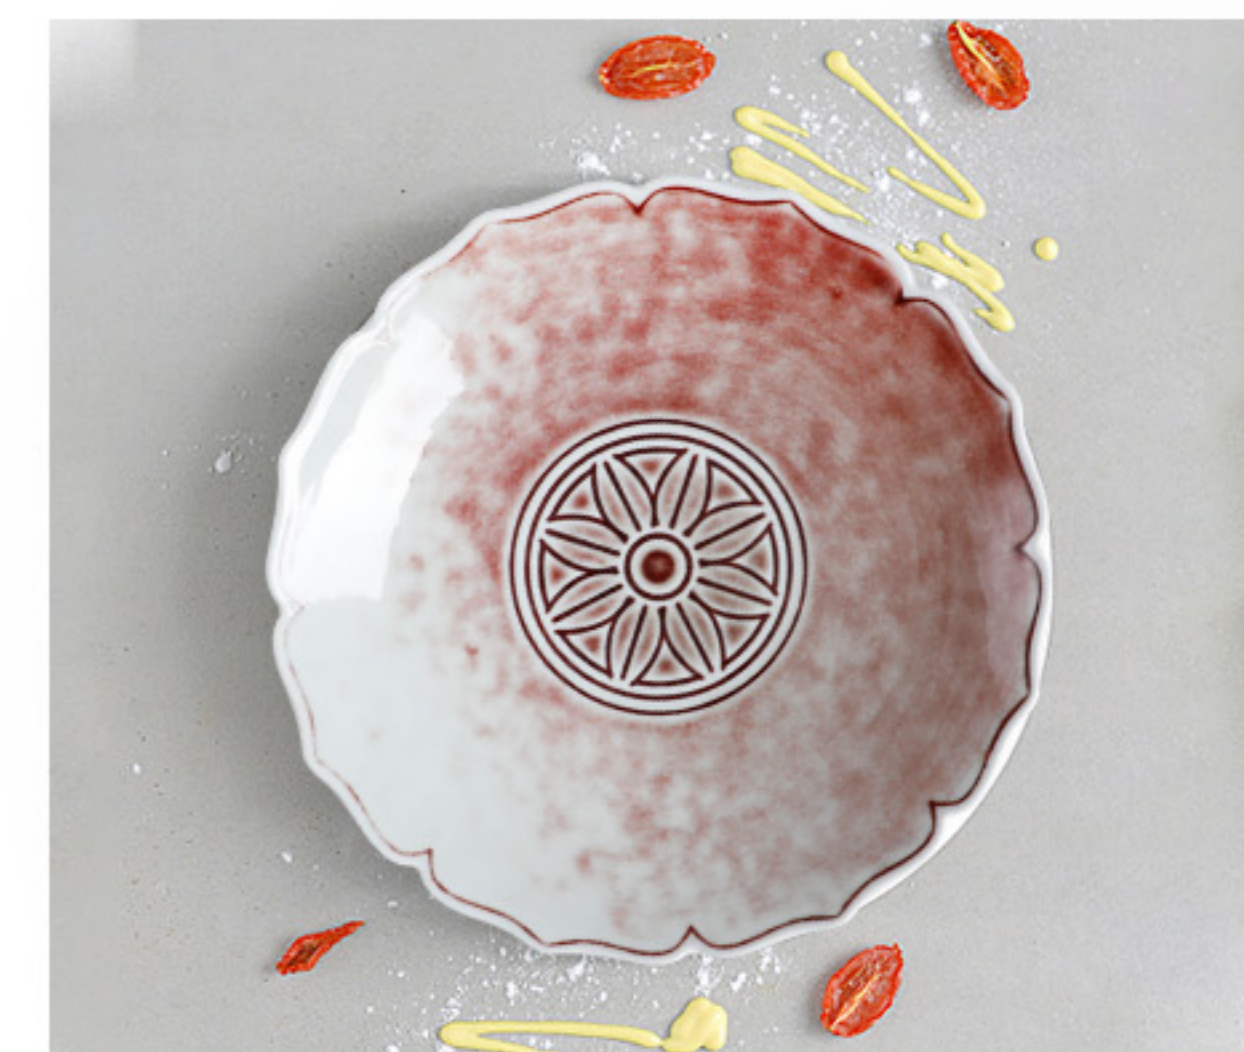

— GLAZE —
NEW
SPRING 2021

YINGLIN SERIES

PLATE

Hans Plate With Red Rim
HS159367
 27.6*27.6*2.7CM 11"

Small Foot Tray
HS159333
 26.9*26.9*4.7CM 10.75"

Mountain Plate
HS159336
 34*34*4.5CM 13"

Short Side Steak Plate
HS159334
 28*28*2.5CM 10.75"

Moonside Bay
HS159335
 28*28*2.5CM 13"

Flower In The Plate Green Gold
HS159364
 27.7*27.7*4.8CM 11"

— GLAZE —
NEW
SPRING 2021

TWO EIGHT
CERAMICS

New Design Bowl

According to the new elements of the popular trend of 2021, our designers have designed several unique bowls with different styles and crafts. Each bowl can be match well with delicate and delicious food.

Bowl
HS159356
 25.6*25.6*9CM 10"

Bowl
HS159357
 25.6*25.6*9CM 10"

Hat Bowl
HS159358
 27.5*27.5*7CM 11"

Half Bowl Green Gold
HS159363
 29.8*28.9*6.5CM 12"

Lotus Bowl
HS159374
 28*27.6*5.8CM 11"

Eight Petal Bowl
HS159337
 15.4*10.4*5CM 6"